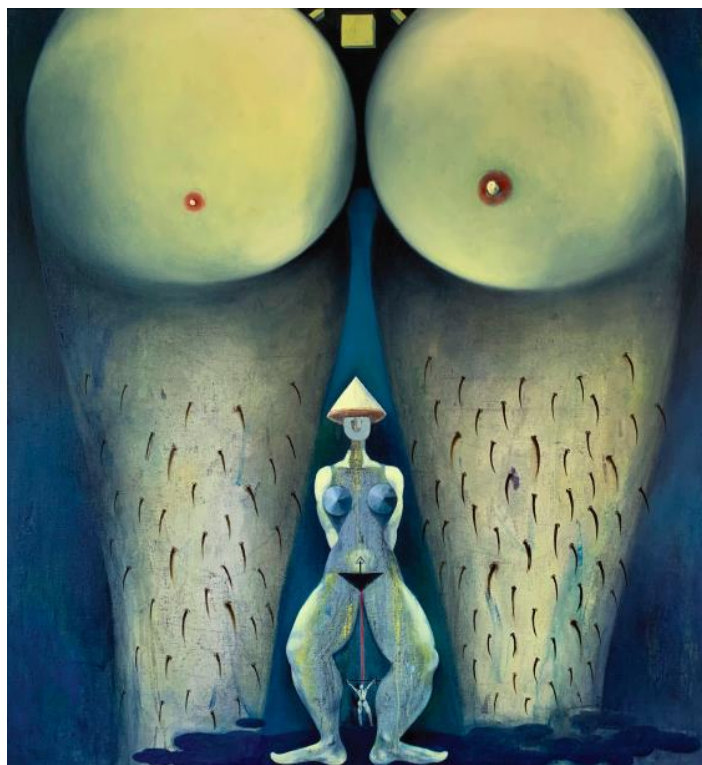

LUNGLEY

Dan He

Her Vision

10/08 - 16/09/2023

Generations (2023)
130 x 120 cm
Oil on canvas

LUNGLEY Gallery is pleased to present *Her Vision*, a solo exhibition by Dan He.

Dan He's practice hinges on her reinterpretation of the traditional theme of the 'male gaze' by representing the female form as a dominant and empowering force, in opposition to its historical interpretation as submissive and sexual. Dan He's paintings fuse together primitive and futuristic symbols, while their formal qualities present intriguing contradictions, combining curves and straight lines and both the flat and the three-dimensional, creating a paradoxical balance in subject and formal qualities.

For further information please contact the gallery at mark@lungleygallery.com

LUNGLEY Gallery
www.lungleygallery.com
2nd Floor, 53 Great Portland St, London, W1W 7LG.